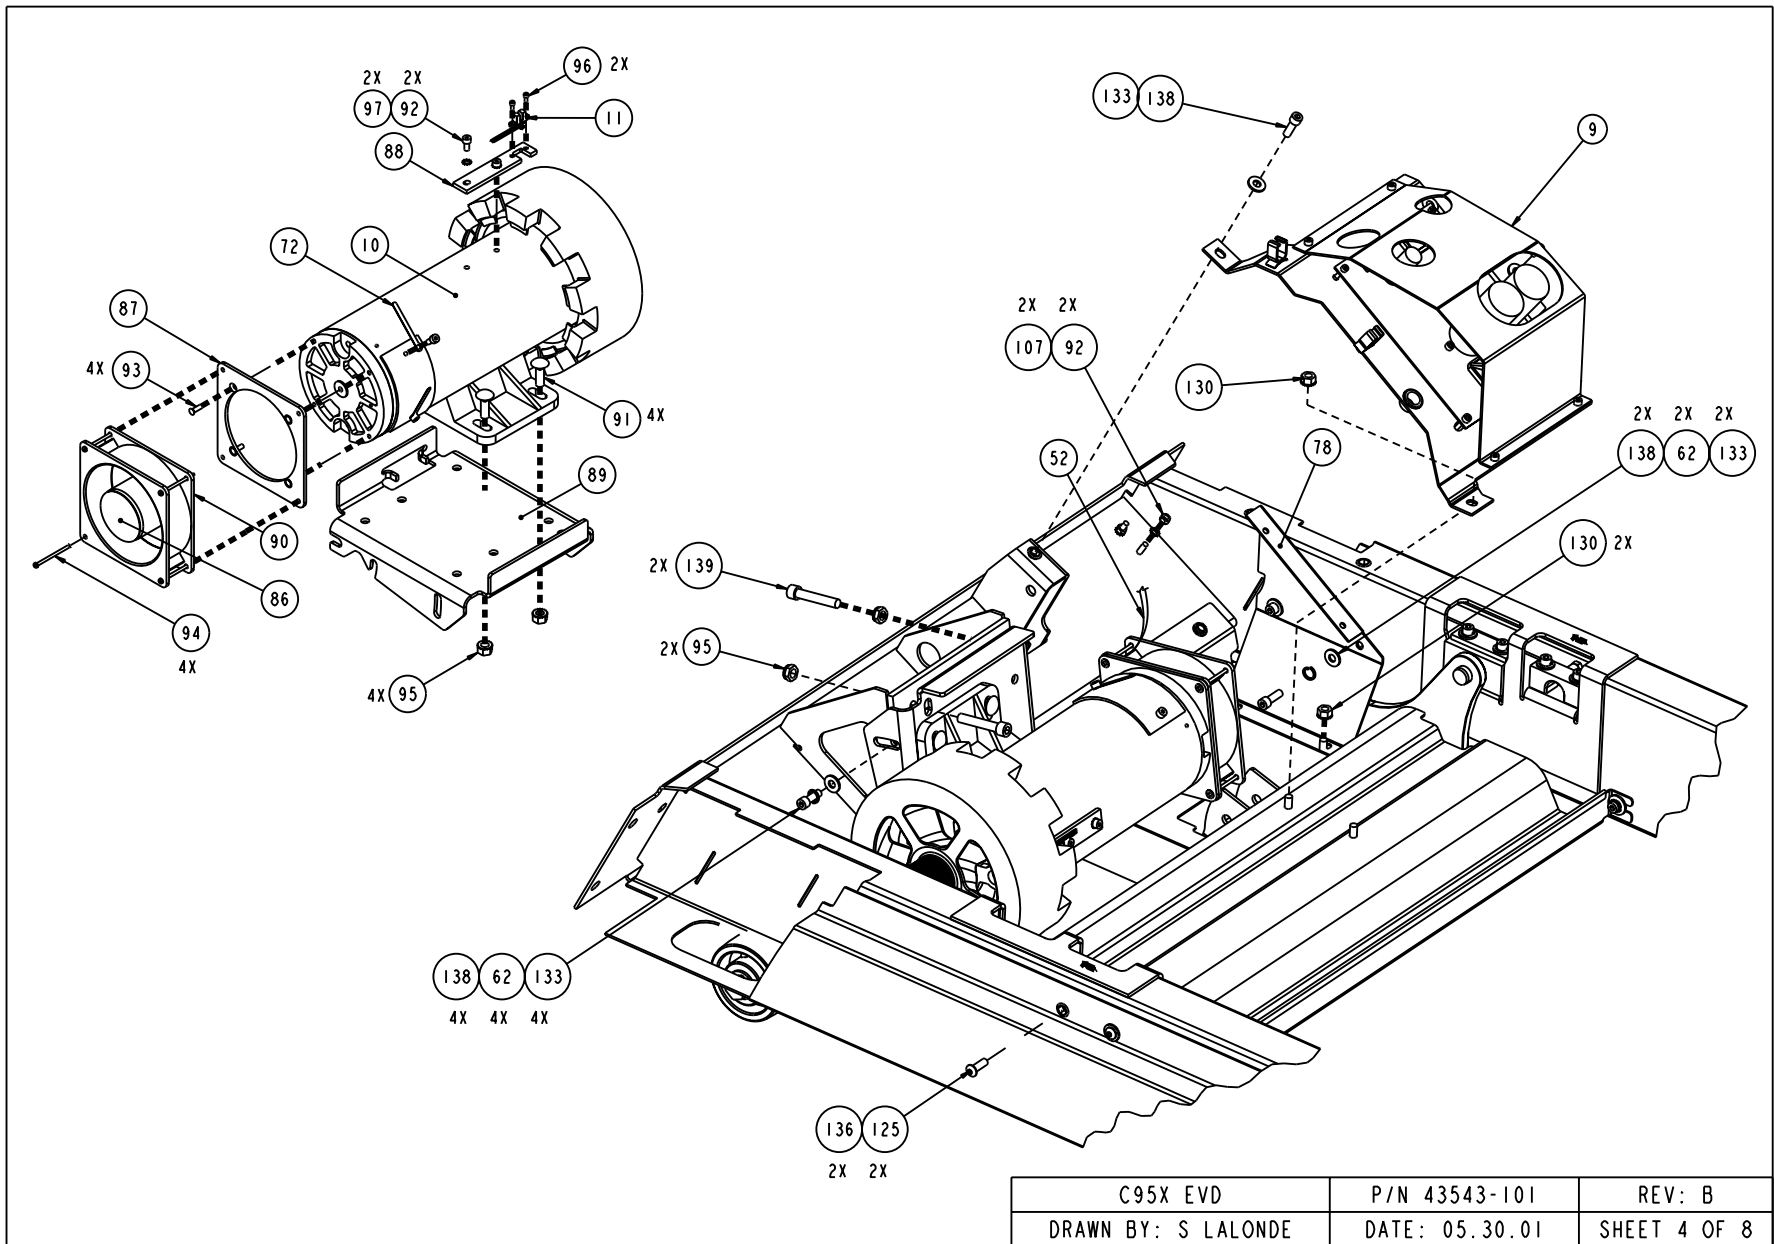

C95X EVD	P/N 43543-101	REV: B
DRAWN BY: S LALONDE	DATE: 05.30.01	SHEET 1 OF 8

C95X EVD	P/N 43543-101	REV: B
DRAWN BY: S LALONDE	DATE: 05.30.01	SHEET 2 OF 8

C95X EVD	P/N 43543-101	REV: B
DRAWN BY: S LALONDE	DATE: 05.30.01	SHEET 4 OF 8

THIS SHEET FOR UNITS  
 MANUFACTURED PRIOR  
 TO 7/2/2001.

C95X EVD	P/N 43543-101	REV: B
DRAWN BY: S LALONDE	DATE: 05.30.01	SHEET 5 OF 8

• HHR OPTION ONLY

C95X EVD	P/N 43543-101	REV: B
DRAWN BY: S LALONDE	DATE: 05.30.01	SHEET 7 OF 8