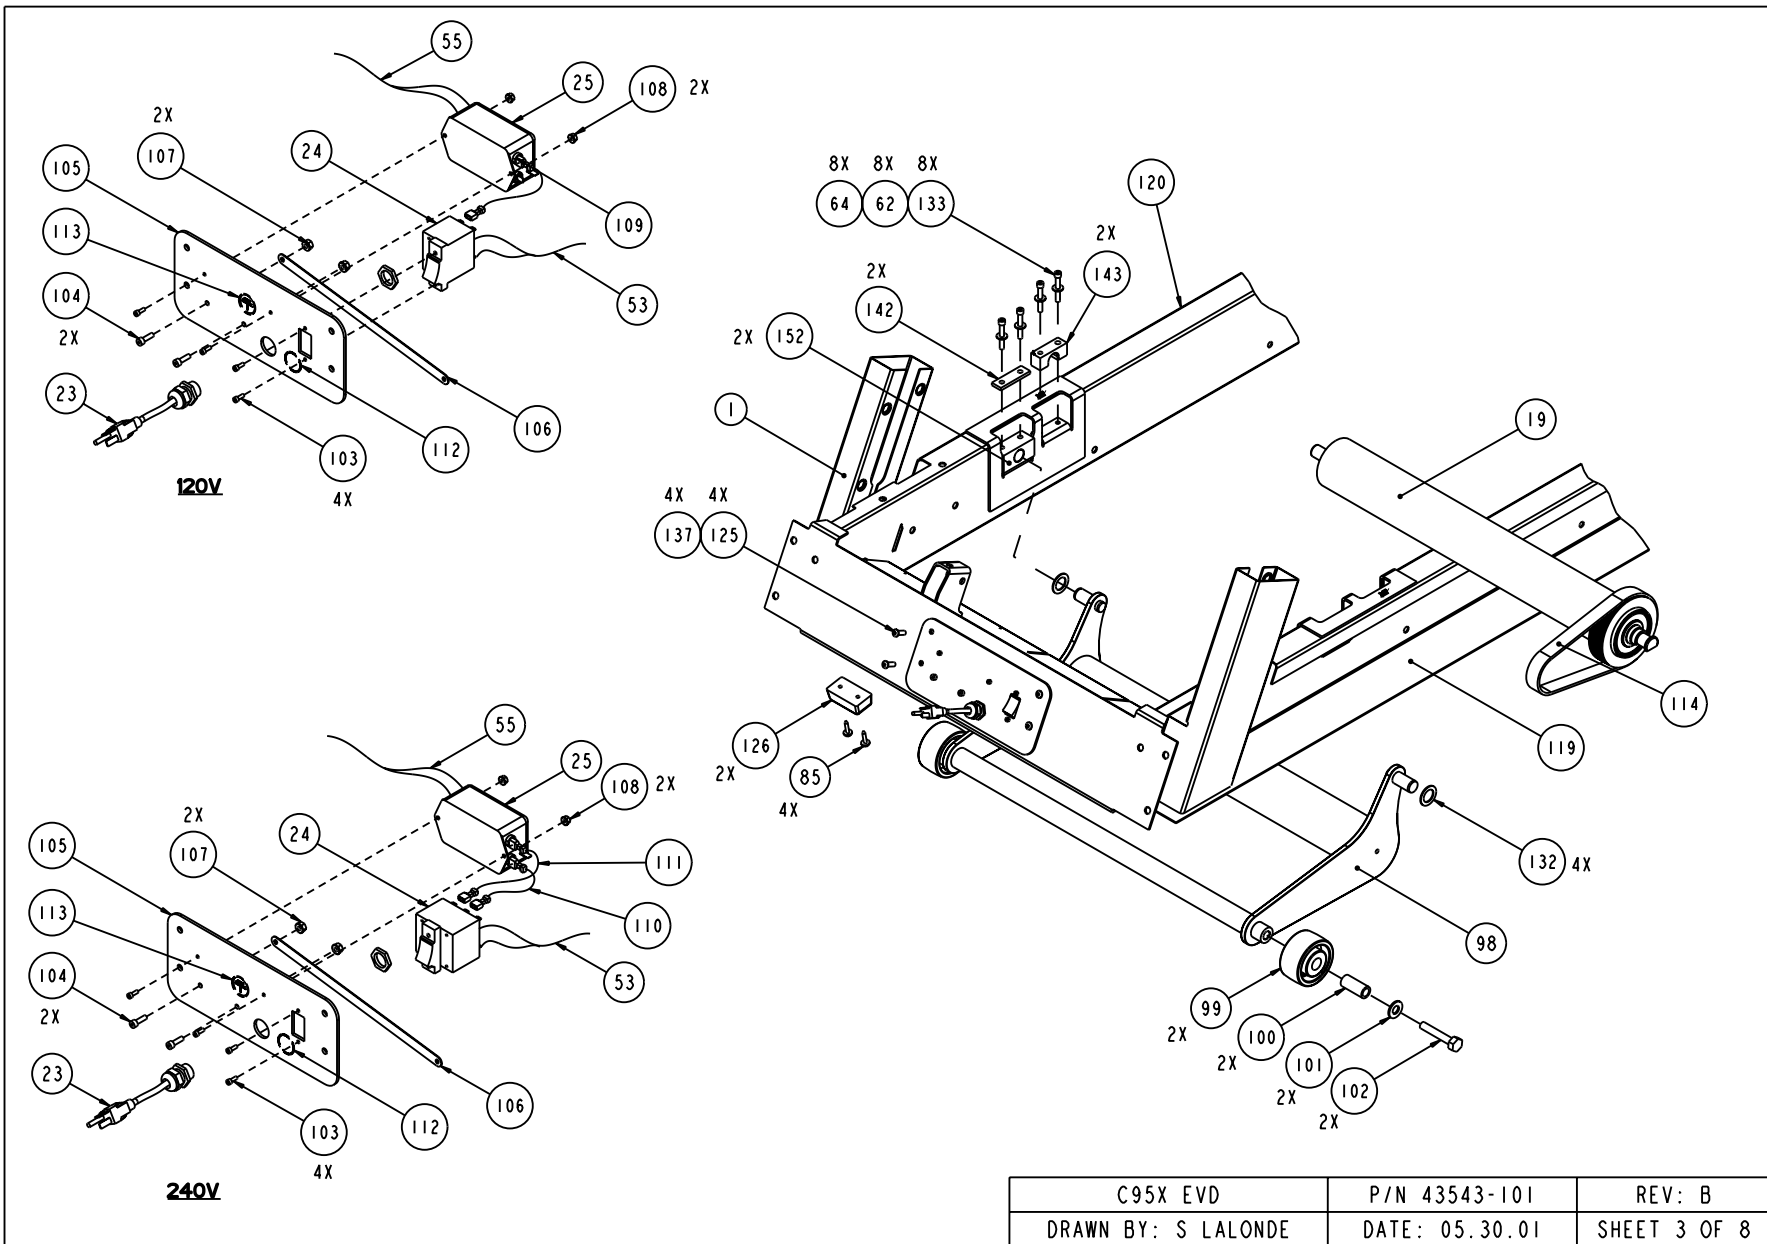

C95X EVD	P/N 43543-101	REV: B
DRAWN BY: S LALONDE	DATE: 05.30.01	SHEET 1 OF 8

C95X EVD	P/N 43543-101	REV: B
DRAWN BY: S LALONDE	DATE: 05.30.01	SHEET 2 OF 8

C95X EVD	P/N 43543-101	REV: B
DRAWN BY: S LALONDE	DATE: 05.30.01	SHEET 4 OF 8

THIS SHEET FOR UNITS  
 MANUFACTURED PRIOR  
 TO 7/2/2001.

C95X EVD	P/N 43543-101	REV: B
DRAWN BY: S LALONDE	DATE: 05.30.01	SHEET 5 OF 8

• HHR OPTION ONLY

C95X EVD	P/N 43543-101	REV: B
DRAWN BY: S LALONDE	DATE: 05.30.01	SHEET 7 OF 8