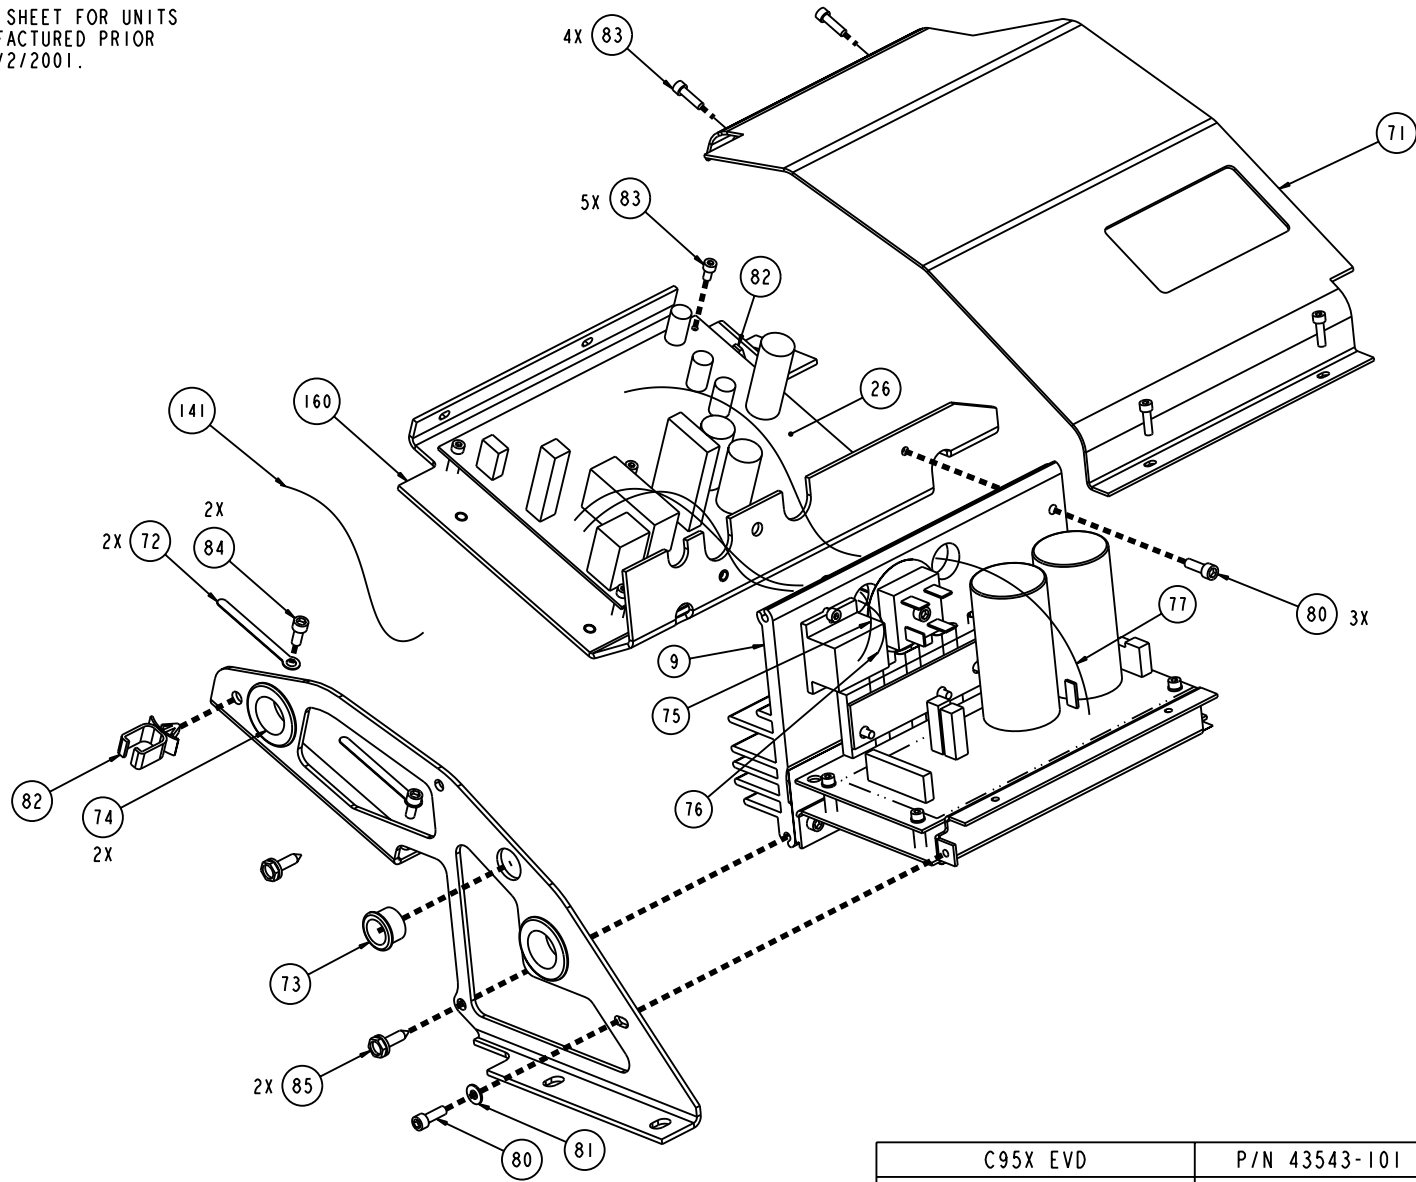

C95X EVD	P/N 43543-101	REV: B
DRAWN BY: S LALONDE	DATE: 05.30.01	SHEET 1 OF 8

C95X EVD	P/N 43543-101	REV: B
DRAWN BY: S LALONDE	DATE: 05.30.01	SHEET 2 OF 8

C95X EVD	P/N 43543-101	REV: B
DRAWN BY: S LALONDE	DATE: 05.30.01	SHEET 4 OF 8

THIS SHEET FOR UNITS  
 MANUFACTURED PRIOR  
 TO 7/2/2001.

C95X EVD	P/N 43543-101	REV: B
DRAWN BY: S LALONDE	DATE: 05.30.01	SHEET 5 OF 8

• HHR OPTION ONLY

C95X EVD	P/N 43543-101	REV: B
DRAWN BY: S LALONDE	DATE: 05.30.01	SHEET 7 OF 8