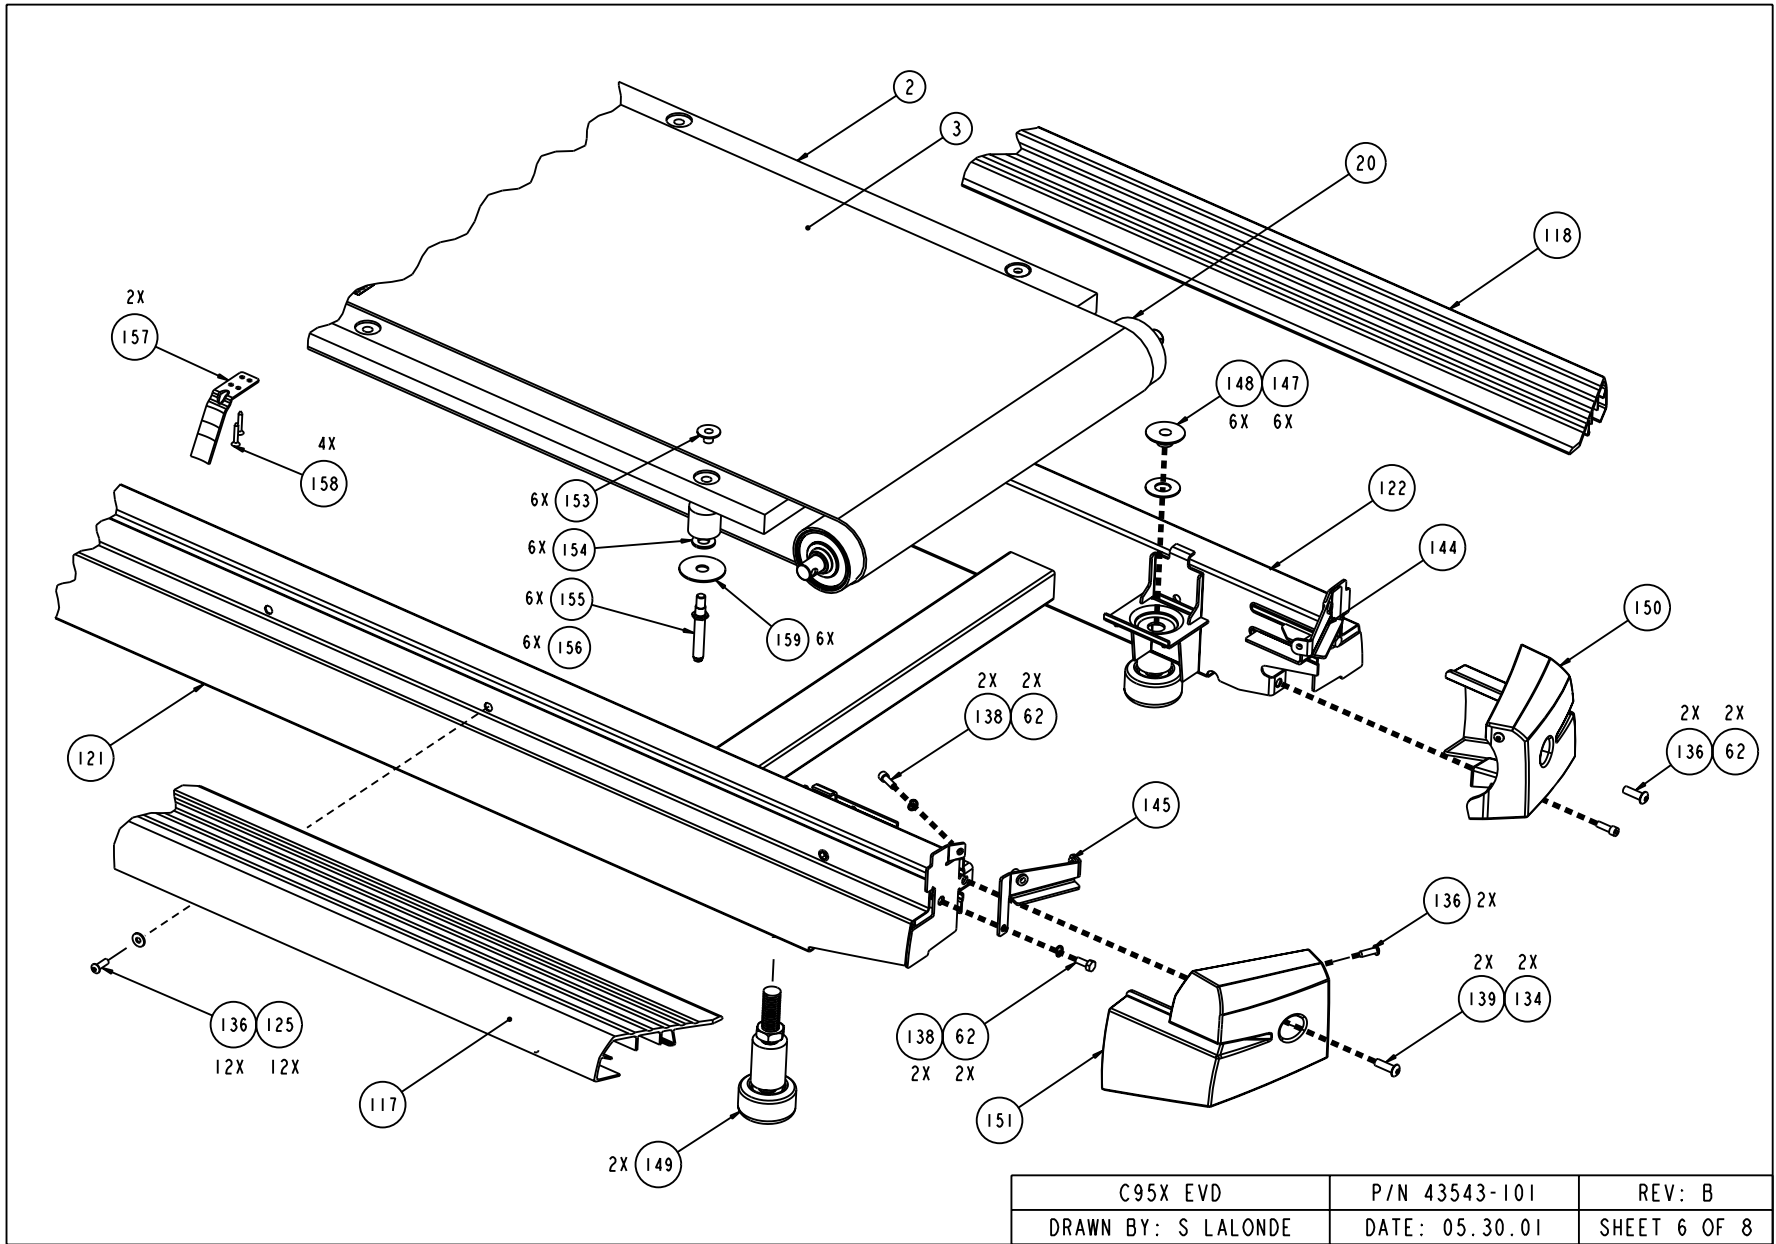

C95X EVD	P/N 43543-101	REV: B
DRAWN BY: S LALONDE	DATE: 05.30.01	SHEET 1 OF 8

C95X EVD	P/N 43543-101	REV: B
DRAWN BY: S LALONDE	DATE: 05.30.01	SHEET 2 OF 8

C95X EVD	P/N 43543-101	REV: B
DRAWN BY: S LALONDE	DATE: 05.30.01	SHEET 4 OF 8

THIS SHEET FOR UNITS  
 MANUFACTURED PRIOR  
 TO 7/2/2001.

C95X EVD	P/N 43543-101	REV: B
DRAWN BY: S LALONDE	DATE: 05.30.01	SHEET 5 OF 8

• HHR OPTION ONLY

C95X EVD	P/N 43543-101	REV: B
DRAWN BY: S LALONDE	DATE: 05.30.01	SHEET 7 OF 8