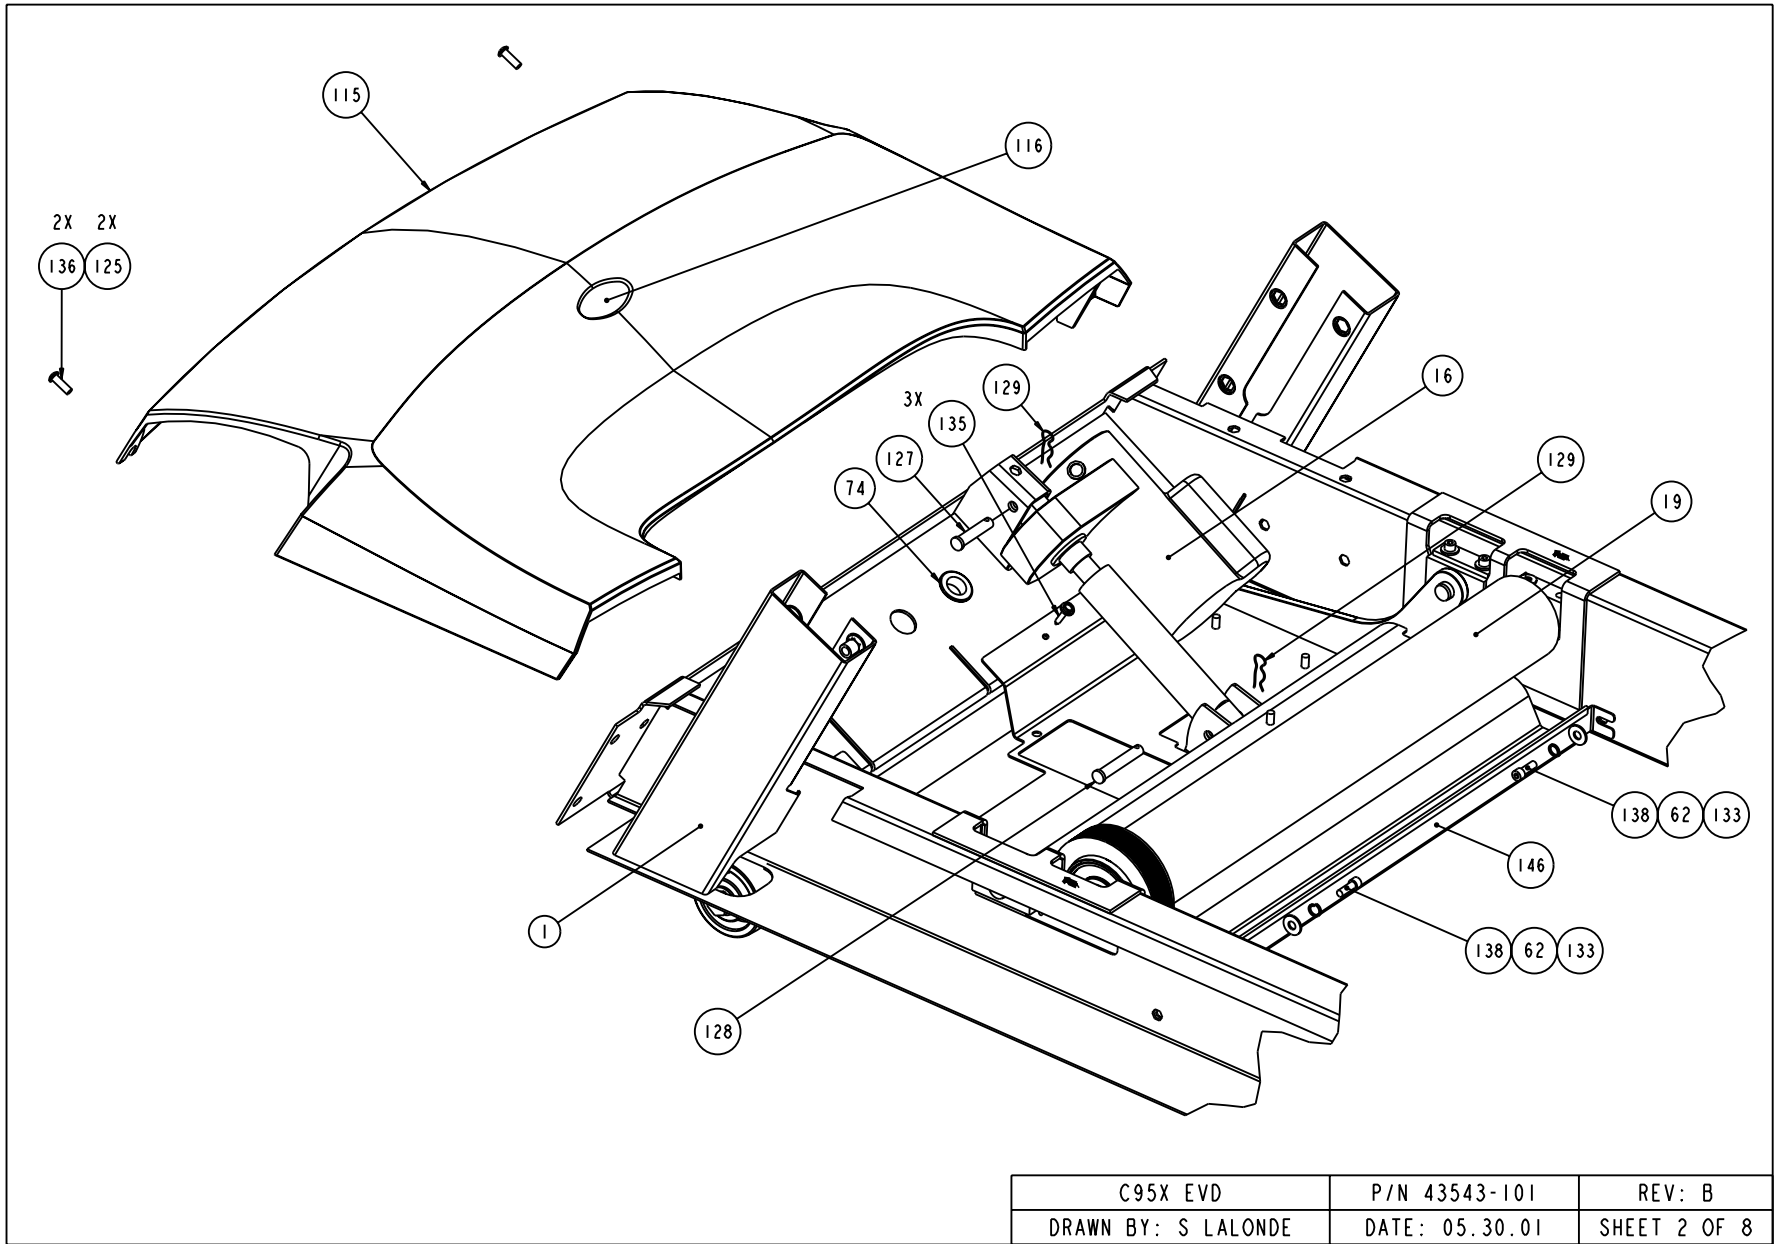

C95X EVD	P/N 43543-101	REV: B
DRAWN BY: S LALONDE	DATE: 05.30.01	SHEET 1 OF 8

C95X EVD	P/N 43543-101	REV: B
DRAWN BY: S LALONDE	DATE: 05.30.01	SHEET 2 OF 8

C95X EVD	P/N 43543-101	REV: B
DRAWN BY: S LALONDE	DATE: 05.30.01	SHEET 4 OF 8

THIS SHEET FOR UNITS  
 MANUFACTURED PRIOR  
 TO 7/2/2001.

C95X EVD	P/N 43543-101	REV: B
DRAWN BY: S LALONDE	DATE: 05.30.01	SHEET 5 OF 8

• HHR OPTION ONLY

C95X EVD	P/N 43543-101	REV: B
DRAWN BY: S LALONDE	DATE: 05.30.01	SHEET 7 OF 8