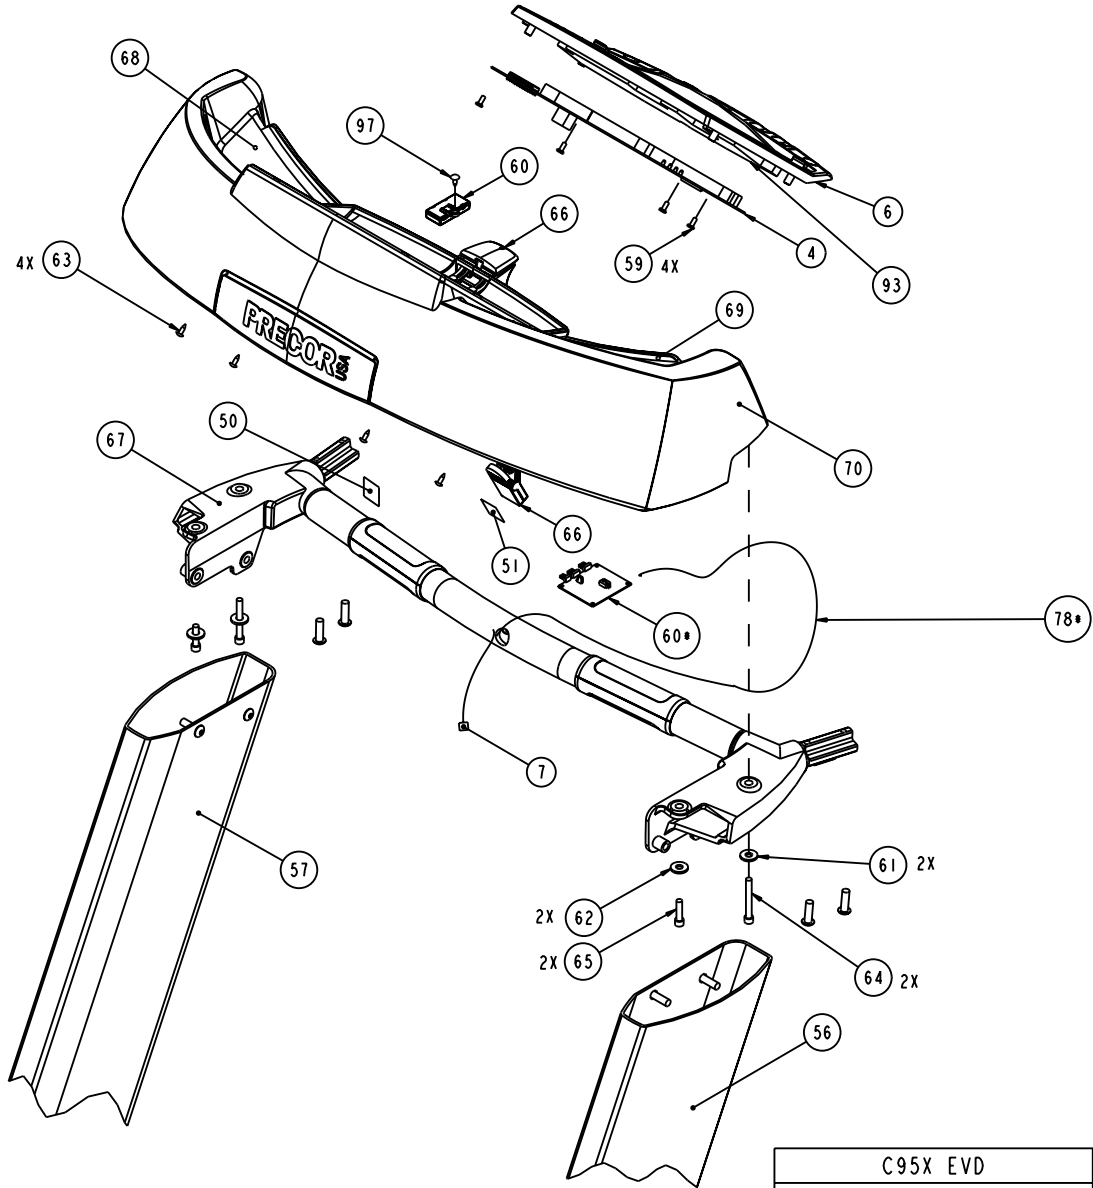

C95X EVD	P/N 43543-101	REV: B
DRAWN BY: S LALONDE	DATE: 05.30.01	SHEET 1 OF 8

C95X EVD	P/N 43543-101	REV: B
DRAWN BY: S LALONDE	DATE: 05.30.01	SHEET 2 OF 8

C95X EVD	P/N 43543-101	REV: B
DRAWN BY: S LALONDE	DATE: 05.30.01	SHEET 4 OF 8

THIS SHEET FOR UNITS  
 MANUFACTURED PRIOR  
 TO 7/2/2001.

C95X EVD	P/N 43543-101	REV: B
DRAWN BY: S LALONDE	DATE: 05.30.01	SHEET 5 OF 8

• HHR OPTION ONLY

C95X EVD	P/N 43543-101	REV: B
DRAWN BY: S LALONDE	DATE: 05.30.01	SHEET 7 OF 8